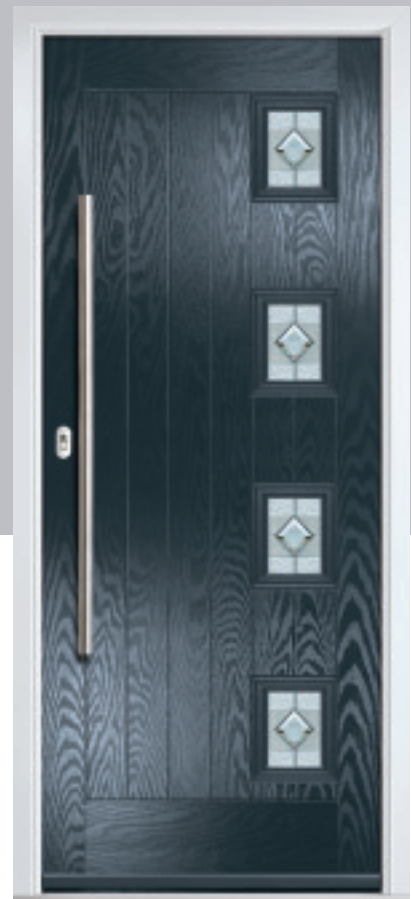

Silver Grey

Mulberry

Door Colour: Anthracite Grey
Door Glass: Cameo Zinc

Farmhouse
Option

TRADITIONAL