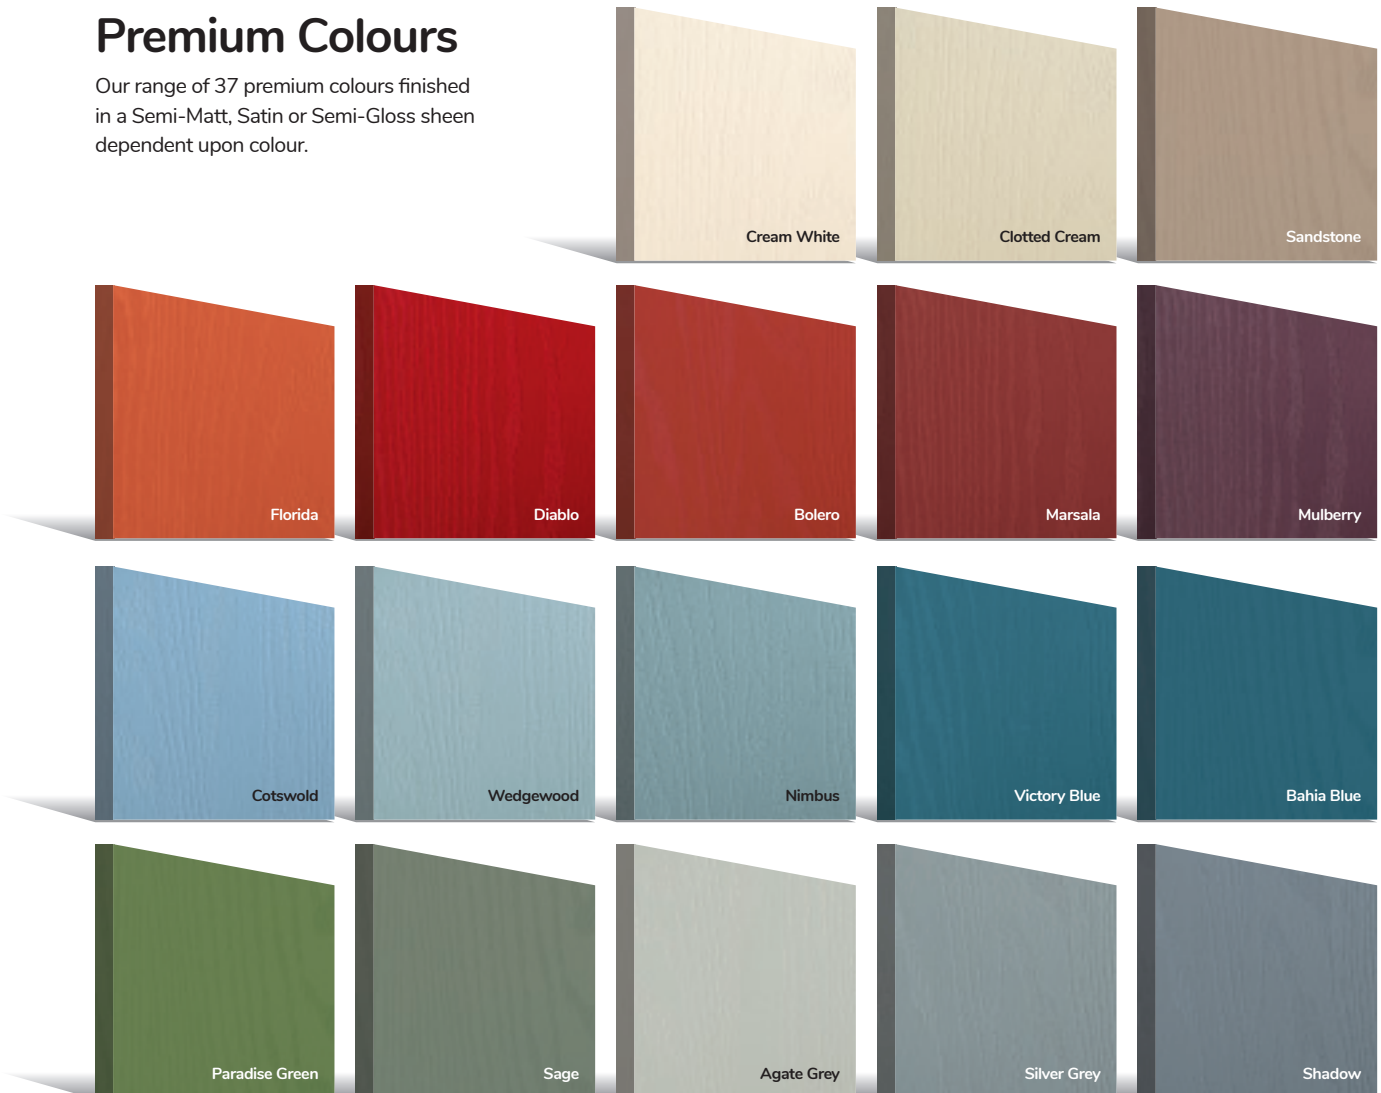

Standard Colours

A range of 9 external colours with white interior as standard. Coloured both sides is a cost option.

Premium Colours

Our range of 37 premium colours finished in a Semi-Matt, Satin or Semi-Gloss sheen dependent upon colour.

RAL Colours

Any RAL colour* is available as a special order. Here are a small selection of the most requested colours as an example:

New Pink Colours

An exciting set of 3 new pink colours are now available from our Premium range.