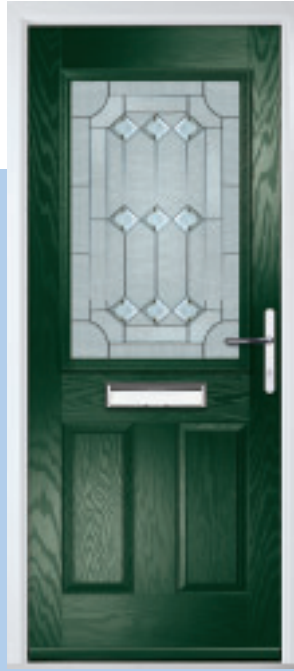

TRADITIONAL

ORIGINAL®
Trending
Colours