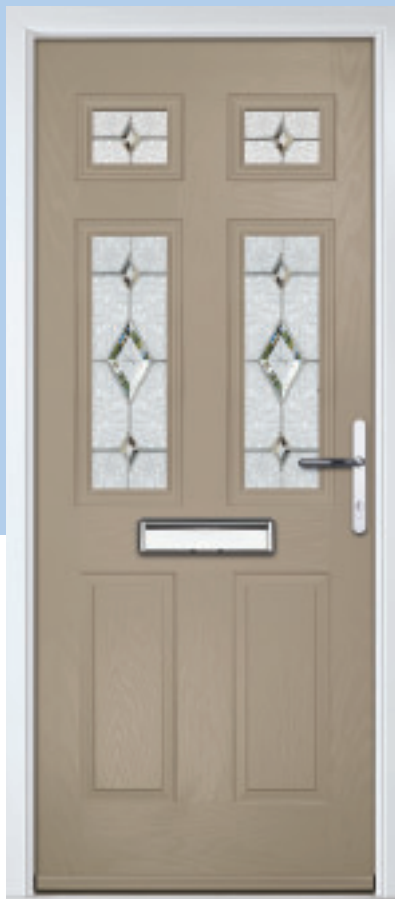

Door Colour: **Anthracite Grey**
Door Glass: **Milan**

TRADITIONAL

ORIGINAL[®]
Trending
Colours

Slate

Red

Rosewood

Agate Grey

Door Colour: **Stormy Seas**
Door Glass: **Daventry**