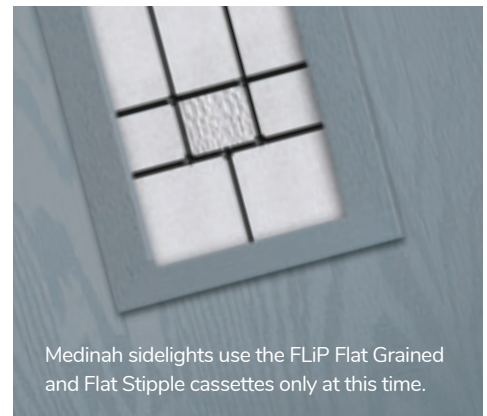

Flush
Option

DESIGNER

Door Colour: Sage
Door Glass: Bullion

Centre
Option

Door Colour: Stone Grey
Door Glass: Deco

Centre
Option

Composite Sidepanel Options

For homes with larger openings, we offer a range of sidelight options to complement your door. This option is available with full, matching decorative glass. Size restrictions apply which are shown on page 38.

Carnoustie

Medinah

Troon

Muirfield

Solid

Door Colour: **Agate Grey**

Door Glass: **Sphere**

Door Colour: **Mulberry**

Door Glass: **Cameo Zinc**

Door Colour: **Shadow**

Door Glass: **Tate**

Medinah sidelights use the FLIP Flat Grained and Flat Stipple cassettes only at this time.

Door Colour: **Wedgewood**

Door Glass: **Majestic**