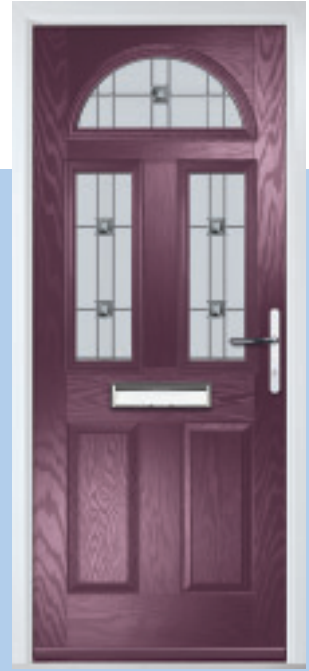

TRADITIONAL

ORIGINAL®
Trending
Colours