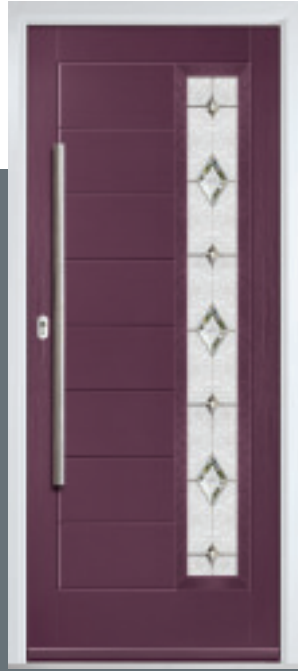

Door Colour: Mulberry
Door Glass: Trio Diamond

Left
Option