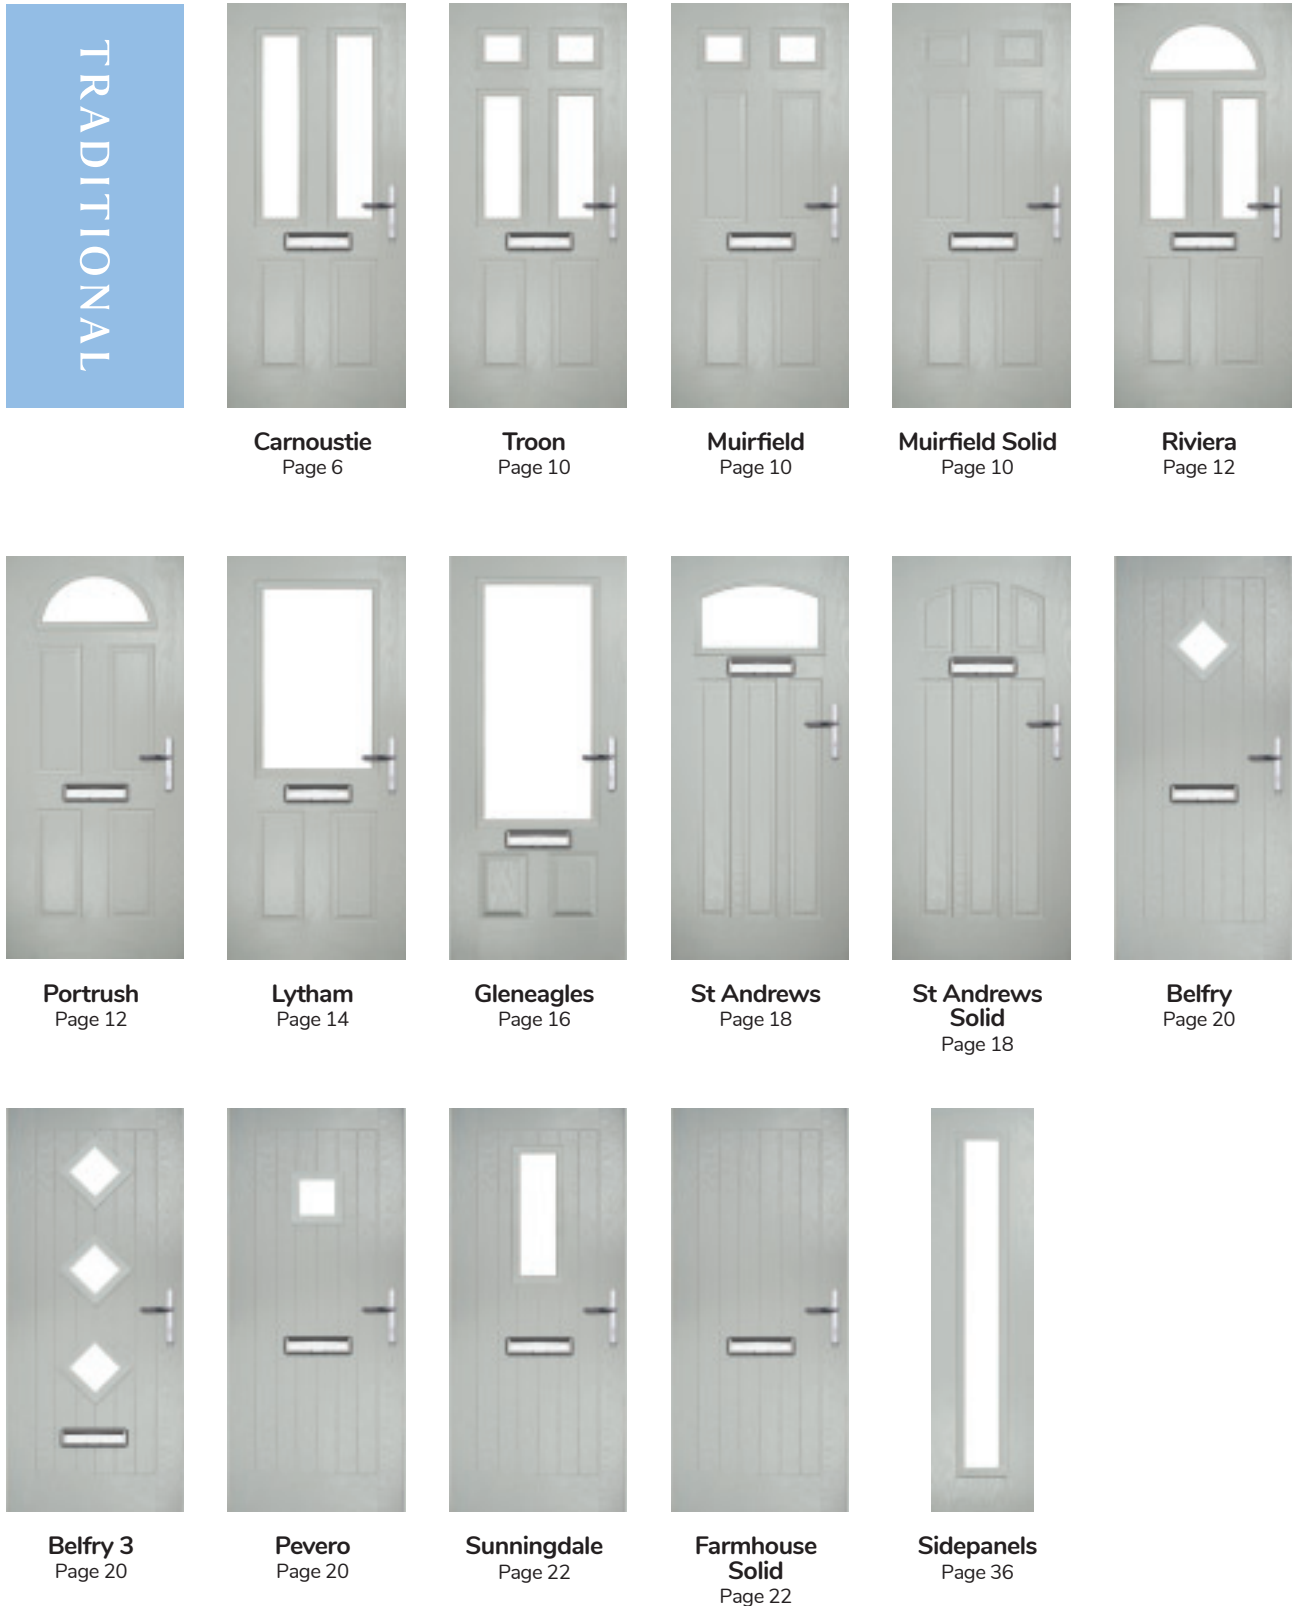

imagine

Composite Door Range

Door Styles

A range of traditional doors designed to replicate the most popular timber doors and come with highly defined mouldings and realistic woodgrain embossing on the surface. Whether for a Victorian home, a modern townhouse or a farmhouse cottage, these doors always enhance to the appearance of the entrance.