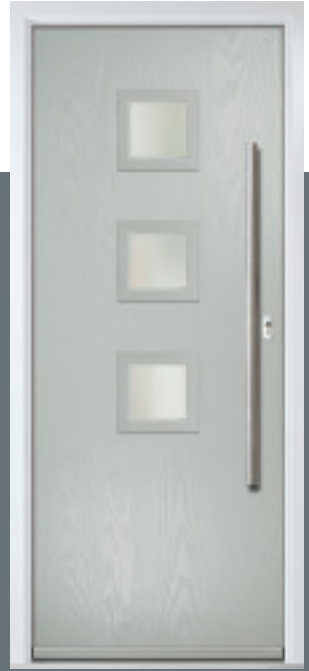

Flush
Option

DESIGNER

Door Colour: Sage
Door Glass: Bullion

Centre
Option

Door Colour: Stone Grey
Door Glass: Deco

Centre
Option

Composite Sidepanel Options

For homes with larger openings, we offer a range of sidelight options to complement your door. This option is available with full, matching decorative glass. Size restrictions apply which are shown on page 38.